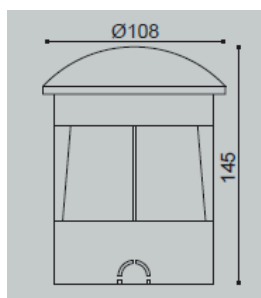

PHAROS

Stainless steel face, aluminium/stainless steel body
 Flush tempered glass diffuser
 IP65 protection glass
 A plastic housing included

EPLY06F

EPLY06E

EPLY06G

EPLY06D

Model	Voltage	Lamp	Watt
EPLY06D	12V	SMD835	3 - 5W
EPLY06E	12V	SMD835	3 - 5W
EPLY06F	12V	SMD835	3 - 5W
EPLY06G	12V	SMD835	3 - 5W