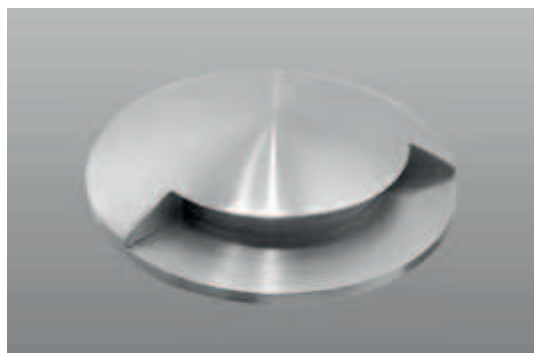

PHAROS

Stainless steel face, aluminium/stainless steel body
 Flush tempered glass diffuser
 IP65 protection glass
 A plastic housing included

EPLY06F

EPLY06E

EPLY06G

EPLY06D

Model	Voltage	Lamp	Watt
EPLY06D	12V	SMD835	3 - 5W
EPLY06E	12V	SMD835	3 - 5W
EPLY06F	12V	SMD835	3 - 5W
EPLY06G	12V	SMD835	3 - 5W